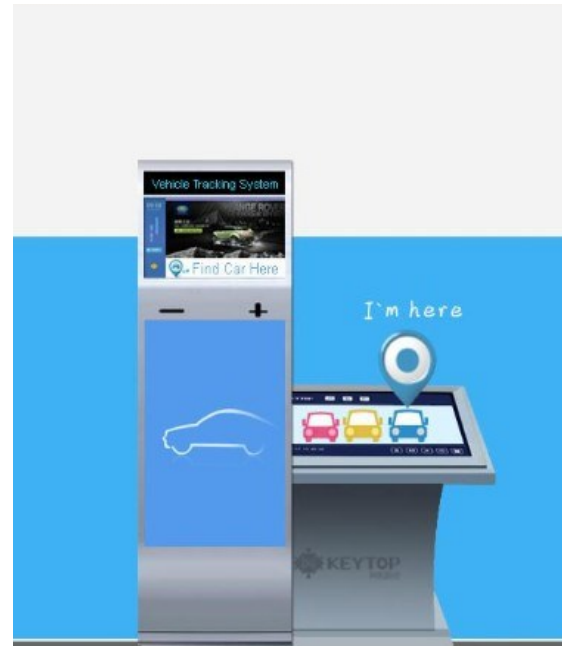

SPG-X02 Kiosk

Product Features

- Low power consumption
- 21.5-inch LCD touchscreen
- User-friendly
- Android software
- Up to 1920*1080 pixel screen resolution
- Optional multiscreen for advertising

Kiosk Interface allows to locate the vehicle by plate number or parking time in addition to the usual parking ticket.

The integrated map eases the retrieval of the user's vehicle by displaying the exact location in a photo.

Android operating system affirms the stability and security of the system.

Specifications

Input Voltage	AC110V/240V
Power	20W
Operating System	Android
Operating Temperature	-15°C to +55°C
Resolution	1920*1080 Pixels
Screen type	Touch
Network	RJ45 port
Dimensions (L*W*H)	557*120*1580mm
Screen size	21-inch